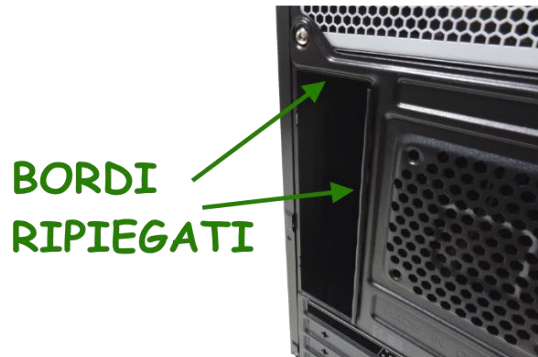

BRAND
CATEGORY
CODE
GTIN
TITLE
IMAGES

ALANTIK
CASE
CASA01
8058772930928
CASE ATX ALANTIK CASA01 WITH PSU

DESCRIPTION

The CASA01 case is an ATX MiddleTower case supplied with an Alantik 500watt power supply with a 12cm fan and an Italian power cord.

The interior of the case is painted in black.

The edges of the internal structure are riveted, the panels on both sides have a camber, the 2 external screws are rubberised.

The particularly low price and modern design make it a particularly attractive choice for various types of uses and needs.

COLOR	Black
INTERNAL PAINTING	Black
METAL THICKNESS	0.40mm
NET WEIGHT	
STRUCTURE DIMENSION	175x375x410mm
CASE DIMENSION	175x400x410mm
INTERNAL BAYS FOR DRIVES	3x5.25 " + 3x3.5" + 1x2.5 "
EXTERNAL BAYS FOR DRIVES	2x5.25 "
PORTS	2xUSB2.0 + Audio
EXPANSION SLOTS	7
MOTHER BOARD	ATX and lower
PSU FORMAT	ATX
POWER SUPPLY POSITION	Above
POWER SUPPLY	Alantik 500watt with 12cm fan
FRONT FANS	no
SUPERIOR FANS	no
REAR FANS	1x8cm (optional)
SIDE FANS	1x12cm (optional)